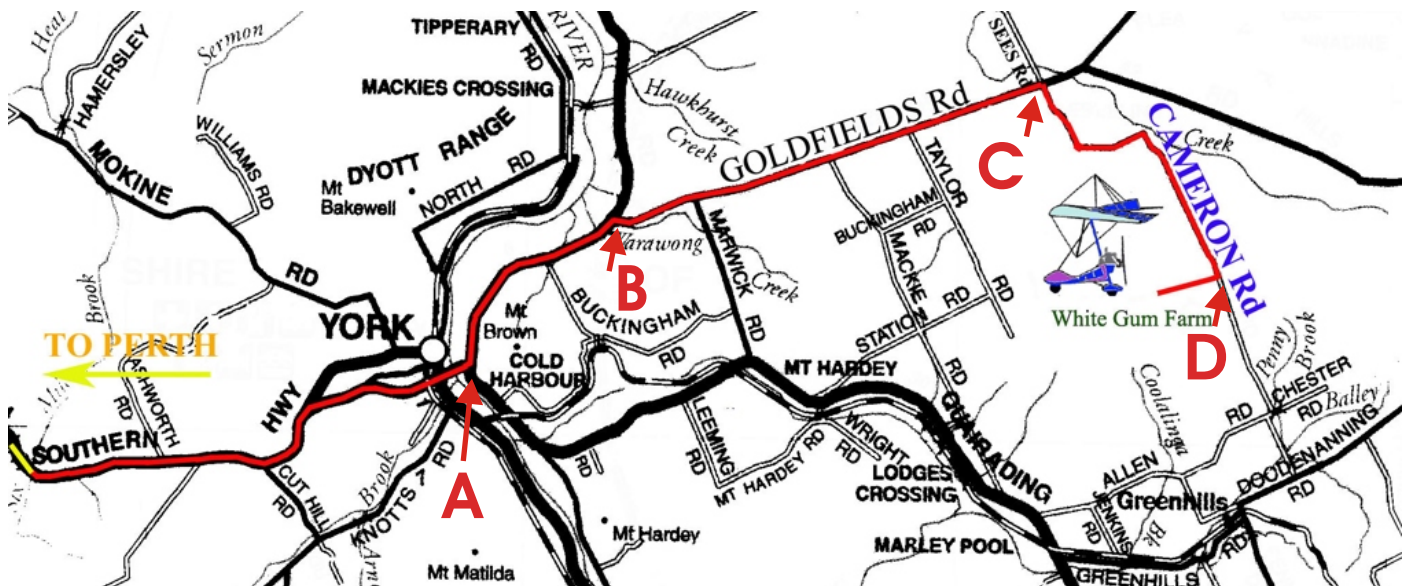

## White Gum Farm Directions (from Perth)

Find your way onto **Great Eastern Highway** and head east out of the metro area.

Turn Right at The **Lakes road-house** and follow this all the way to York until it ends at a 'T' junction. (Point A)

Turn left onto **Northam York Rd** continue for approximately 6km. (Point B)

Turn Right into **Goldfields Rd** and follow for approximately 10km. (Road to Tammin) (Point C)

Turn Right into **Cameron Rd** and follow for approximately 6.8 kms. (Point D)

Look to your right for a long straight driveway with "**White Gum Aviation**" on the gate.

Follow the driveway all the way and follow the directions to the **hanger**. (The house is a private area)

The entire trip will take approximately 1.5hrs from Perth.

### ANIMALS BY PRIOR ARRANGEMENT ONLY

GPS Coordinates for the Hanger 31°52.026' S  
116°56.342' E